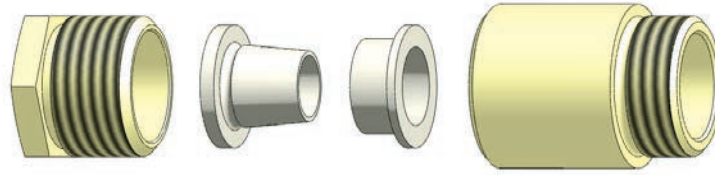

## Cable Glands Type of Fitting VG 88812

Sumatra

screw-in type  
long screw-bush  
chrome plated earthing cones  
VG 88812rivet-type  
long screw-bush  
chrome plated earthing cones  
VG 88812**Technical Data**