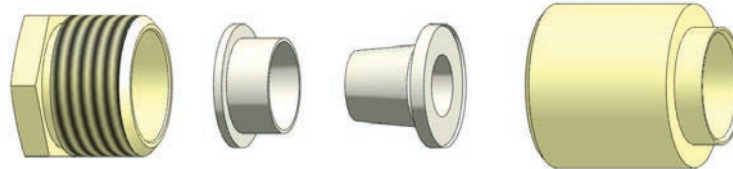

## Cable Glands Type of Fitting VG 88812

Sumatra

screw-in type  
long screw-bush  
chrome plated earthing cones  
VG 88812rivet-type  
long screw-bush  
chrome plated earthing cones  
VG 88812**Technical Data**