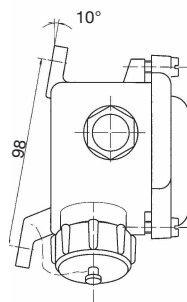

Sawu
167**Technical Data**

Name & No.	Diagram	Pole	kg	Description
Sawu 167	-O-	2P	2,95	<ul style="list-style-type: none"> • IP56 • brass casing and cover, plastic screw cap • cable gland: M24x1.5 • 2-pole steatite socket interiors, undetachable cover screws M6 • max. 50V • 10A

Spare Parts

No.	kg	Description
419	0,10	2-pole steatite socket interior 10A max. 50V

Also available with brass screw cap supplement charge.

Polished products available for an extra charge.