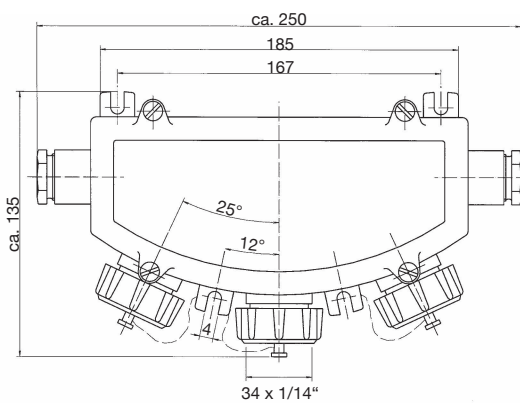

Sawu
167**Technical Data**

Name & No.	Diagram	Pole	kg	Description
Sawu 167	-O-	2P	2,95	<ul style="list-style-type: none"> • IP56 • brass casing and cover, plastic screw cap • cable gland: M24x1.5 • 2-pole steatite socket interiors, undetachable cover screws M6 • max. 50V • 10A

Spare Parts

No.	kg	Description
419	0,10	2-pole steatite socket interior 10A max. 50V

Also available with brass screw cap supplement charge.

Polished products available for an extra charge.