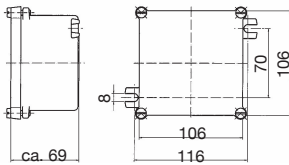

Cardigan
177