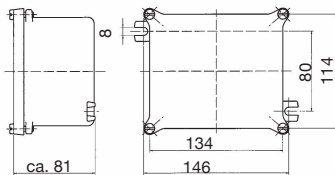

Cardigan
178