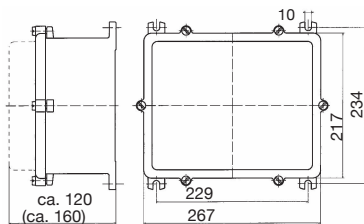

## Technical Data

| Name & No.    | kg   | Description   |
|---------------|------|---|
| Cardigan 176  | 0,80 | <ul style="list-style-type: none"> <li>IP56</li> <li>brass or red cast casing and cover</li> <li>undetachable cover screws, empty and undrilled</li> <li>internal dimension: 70 x 70 x 50mm</li> </ul>    |
| Cardigan 177  | 1,60 | <ul style="list-style-type: none"> <li>IP56</li> <li>brass or red cast casing and cover</li> <li>undetachable cover screws, empty and undrilled</li> <li>internal dimension: 90 x 90 x 55mm</li> </ul>    |
| Cardigan 178  | 2,20 | <ul style="list-style-type: none"> <li>IP56</li> <li>brass or red cast casing and cover</li> <li>undetachable cover screws, empty and undrilled</li> <li>internal dimension: 100 x 120 x 70mm</li> </ul>  |
| Cardigan 231  | 4,00 | <ul style="list-style-type: none"> <li>IP56</li> <li>brass or red cast casing and cover</li> <li>undetachable cover screws, empty and undrilled</li> <li>internal dimension: 140 x 180 x 85mm</li> </ul>  |
| Cardigan 231H | 4,20 | <ul style="list-style-type: none"> <li>IP56</li> <li>brass or red cast casing and cover</li> <li>undetachable cover screws, empty and undrilled</li> <li>internal dimension: 140 x 180 x 115mm</li> </ul> |
| Cardigan 250  | 8,50 | <ul style="list-style-type: none"> <li>IP56</li> <li>brass or red cast casing and cover</li> <li>undetachable cover screws, empty and undrilled</li> <li>internal dimension: 200 x 250 x 100mm</li> </ul> |
| Cardigan 250H | 9,00 | <ul style="list-style-type: none"> <li>IP56</li> <li>brass or red cast casing and cover</li> <li>undetachable cover screws, empty and undrilled</li> <li>internal dimension: 200 x 250 x 140mm</li> </ul> |

## Spare Parts

| No. | kg   | Description   |
|-----|------|---|
| 431 | 0,05 | steatite terminal block acc. to DIN 89300 with terminals up to 2,5mm <sup>2</sup> , max. 500V, max. 16A |
| 332 | 0,05 | steatite terminal block with 4 terminals up to 2,5mm <sup>2</sup>                                       |