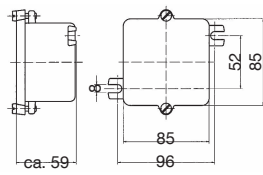

Cardigan
176