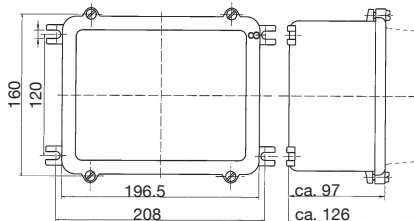

Cardigan
231/231H